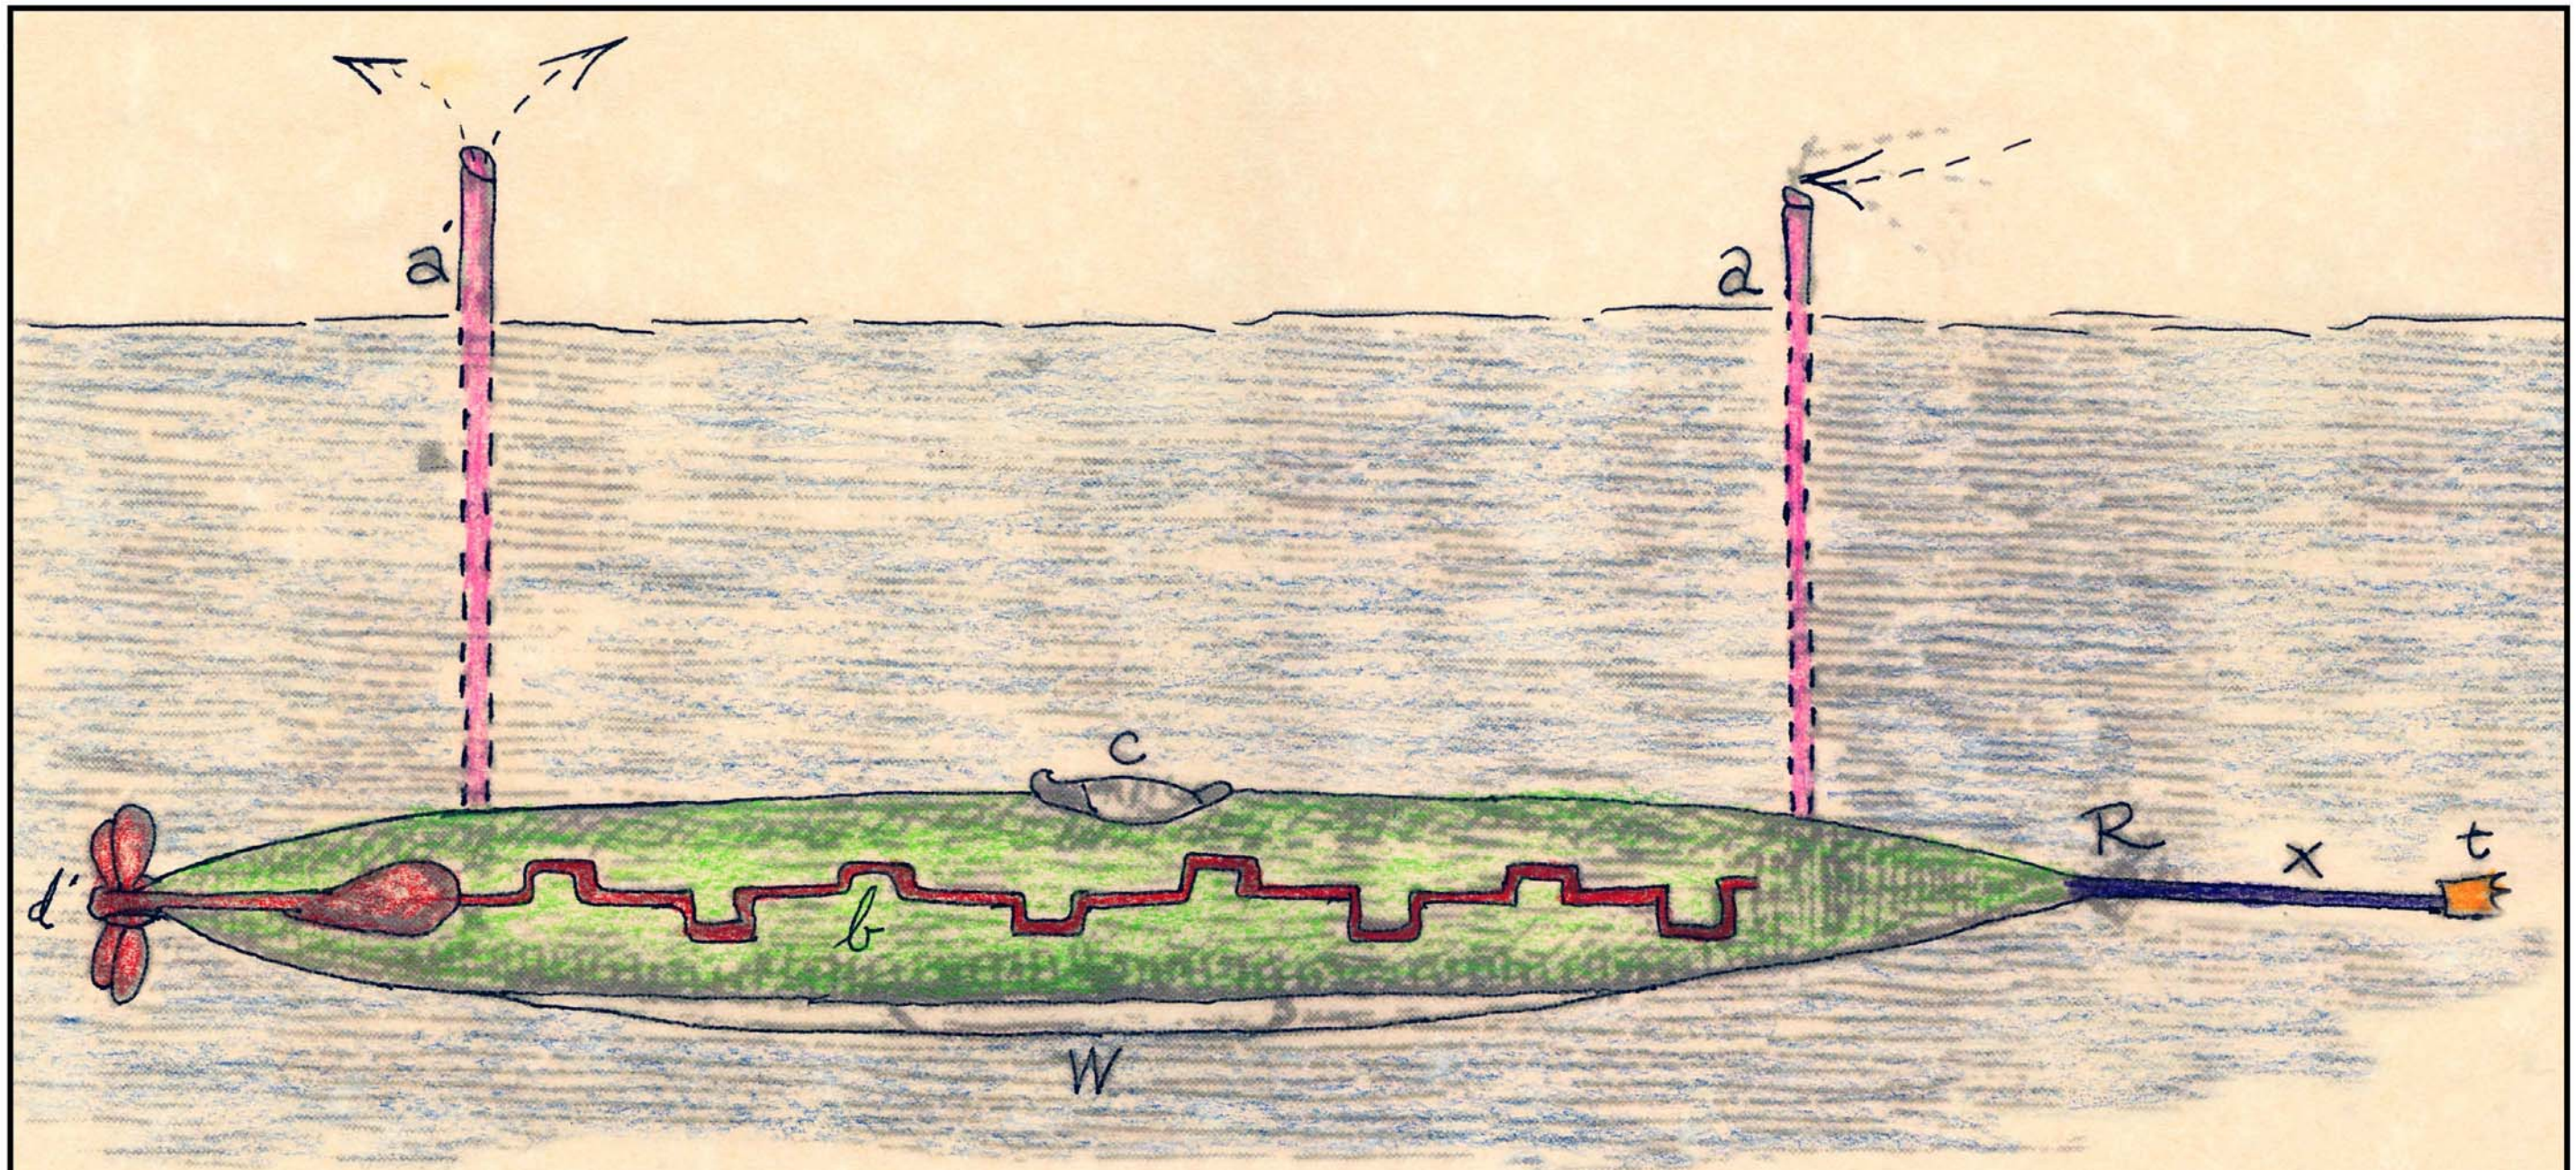

Plan by Gen. Gabriel Rains, Commander of the Confederate Torpedo Bureau

Legend:

- a: Snorkel (intake)
- a: Snorkel (exhaust)
- b: Propulsion crank
- c: hatch
- d: Propeller
- t: Torpedo
- x: Spar (for torpedo)
- R: Spar hinge tackle

Navy & Marine Living History Association

"Join the Hunt!" for the Civil War's First Submarine at www.navyandmarine.org/alligator