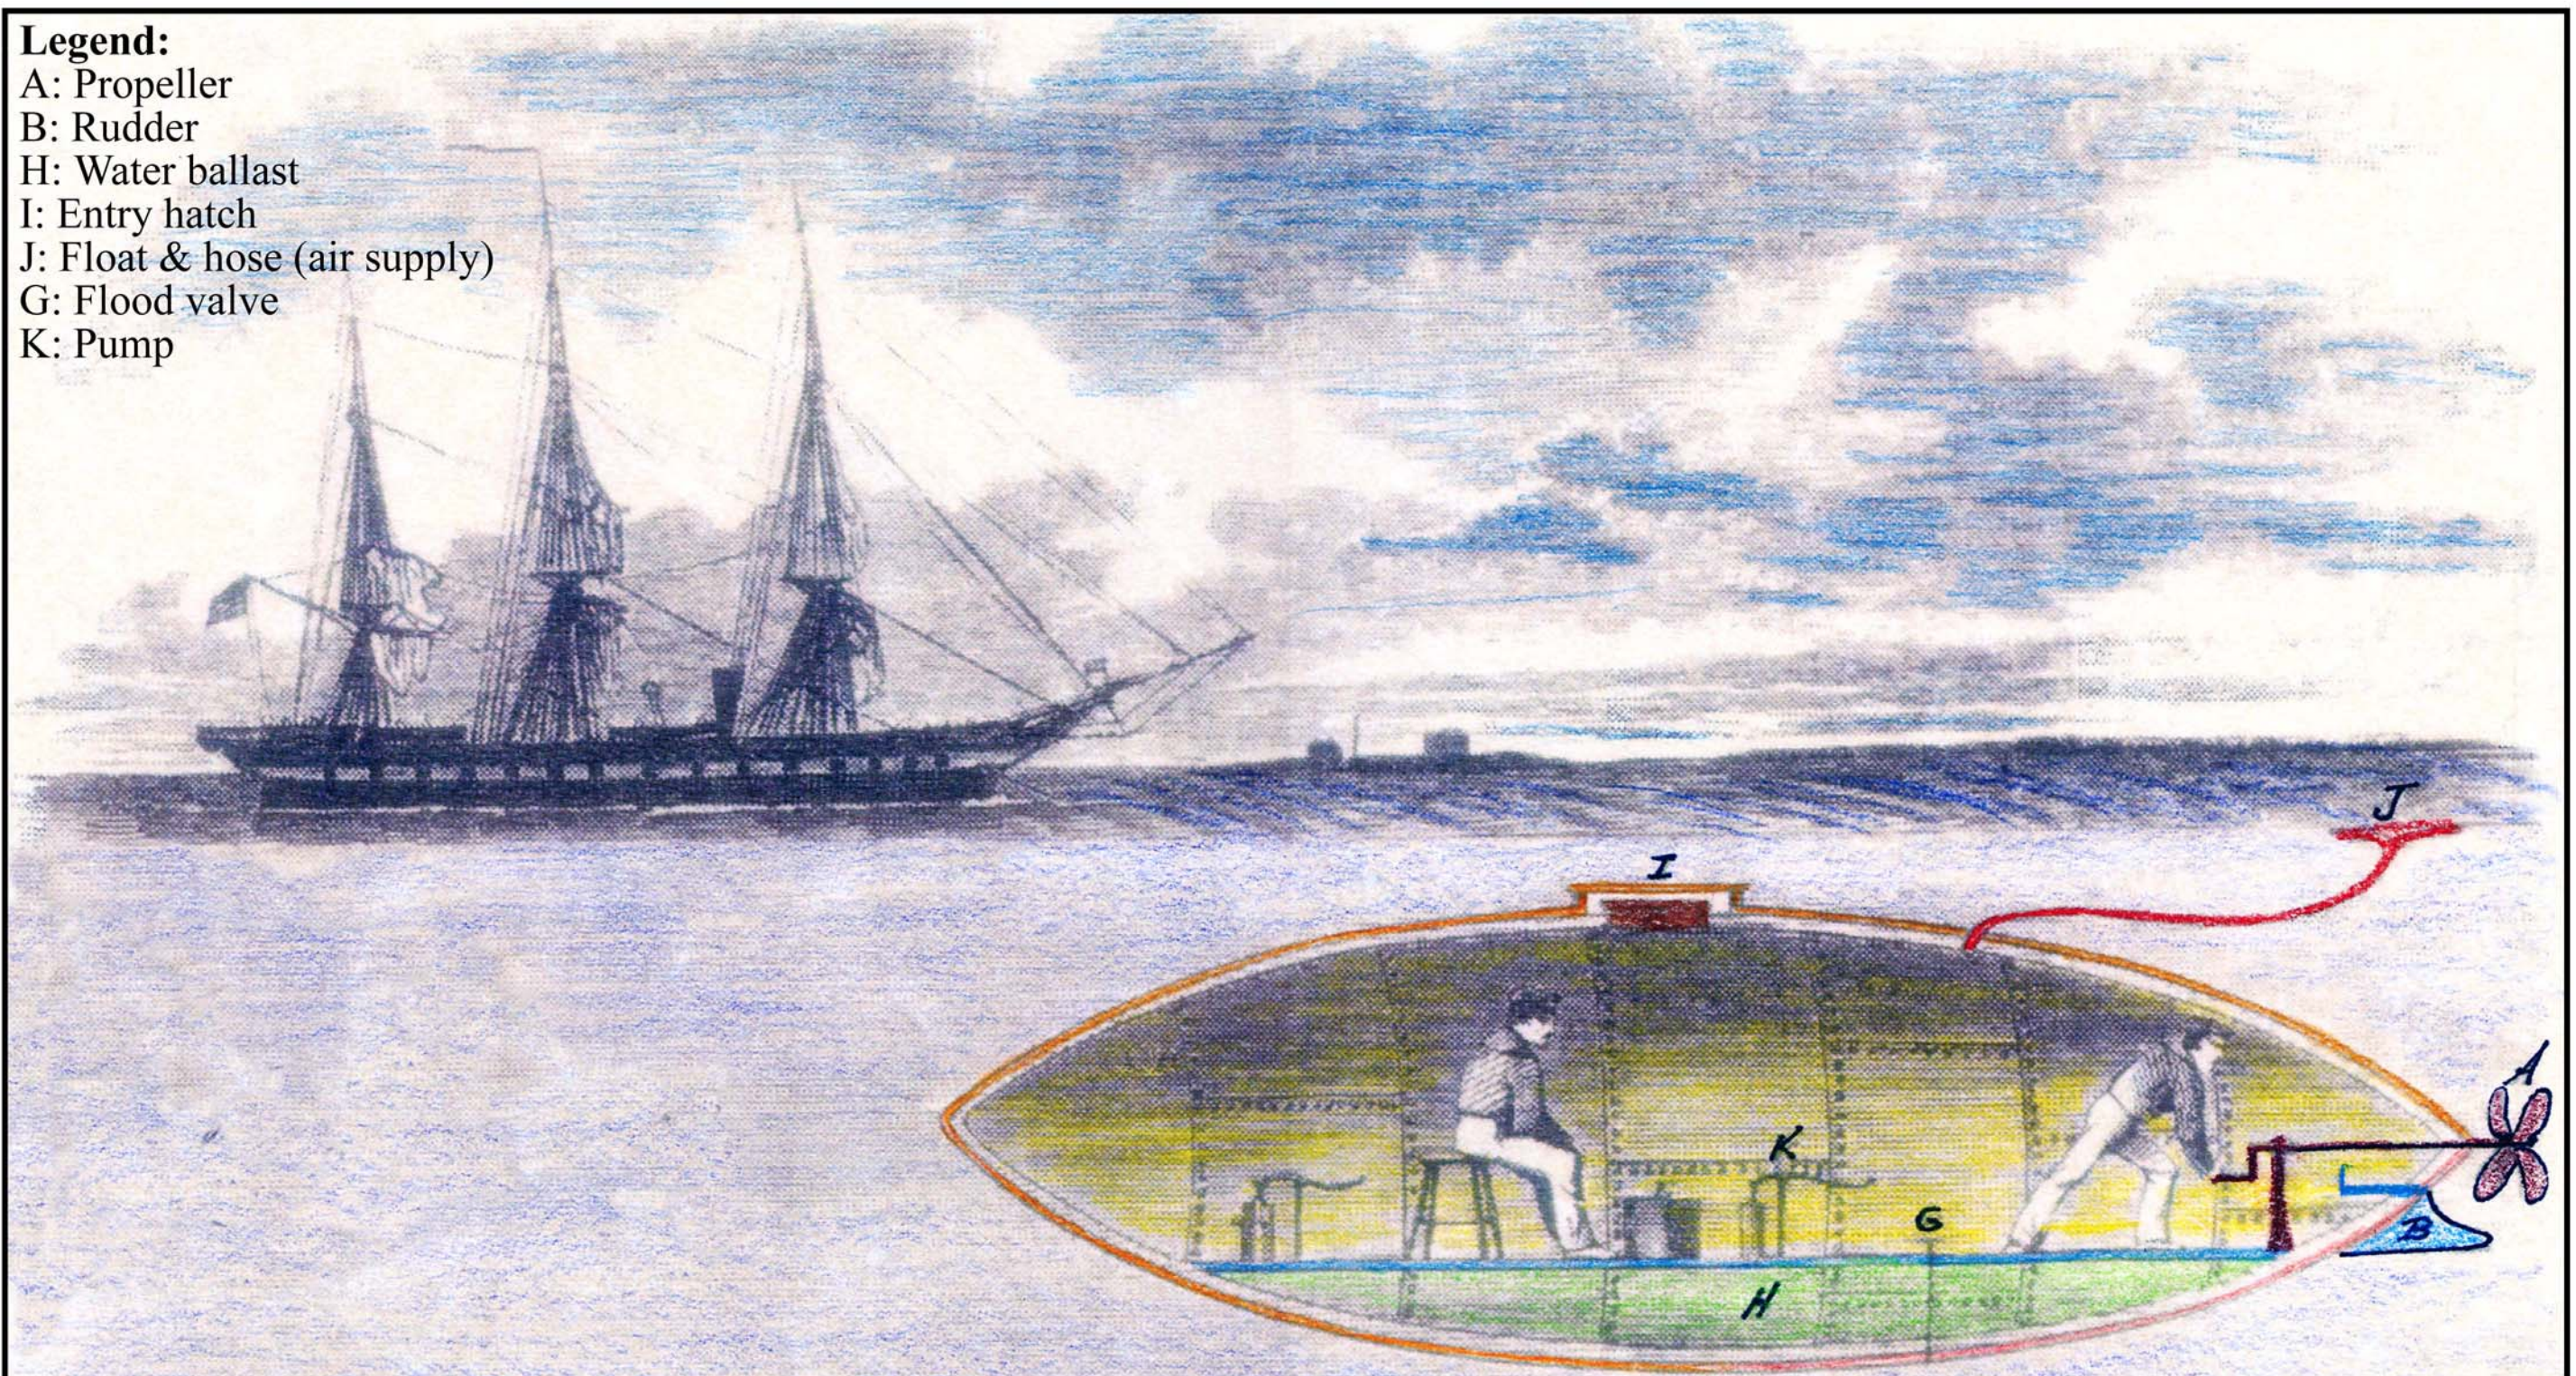

1861 Cheney Submarine (Confederate)

Legend:

- A: Propeller
- B: Rudder
- H: Water ballast
- I: Entry hatch
- J: Float & hose (air supply)
- G: Flood valve
- K: Pump

Navy & Marine Living History Association

"Join the Hunt!" for the Civil War's First Submarine at www.navyandmarine.org/alligator