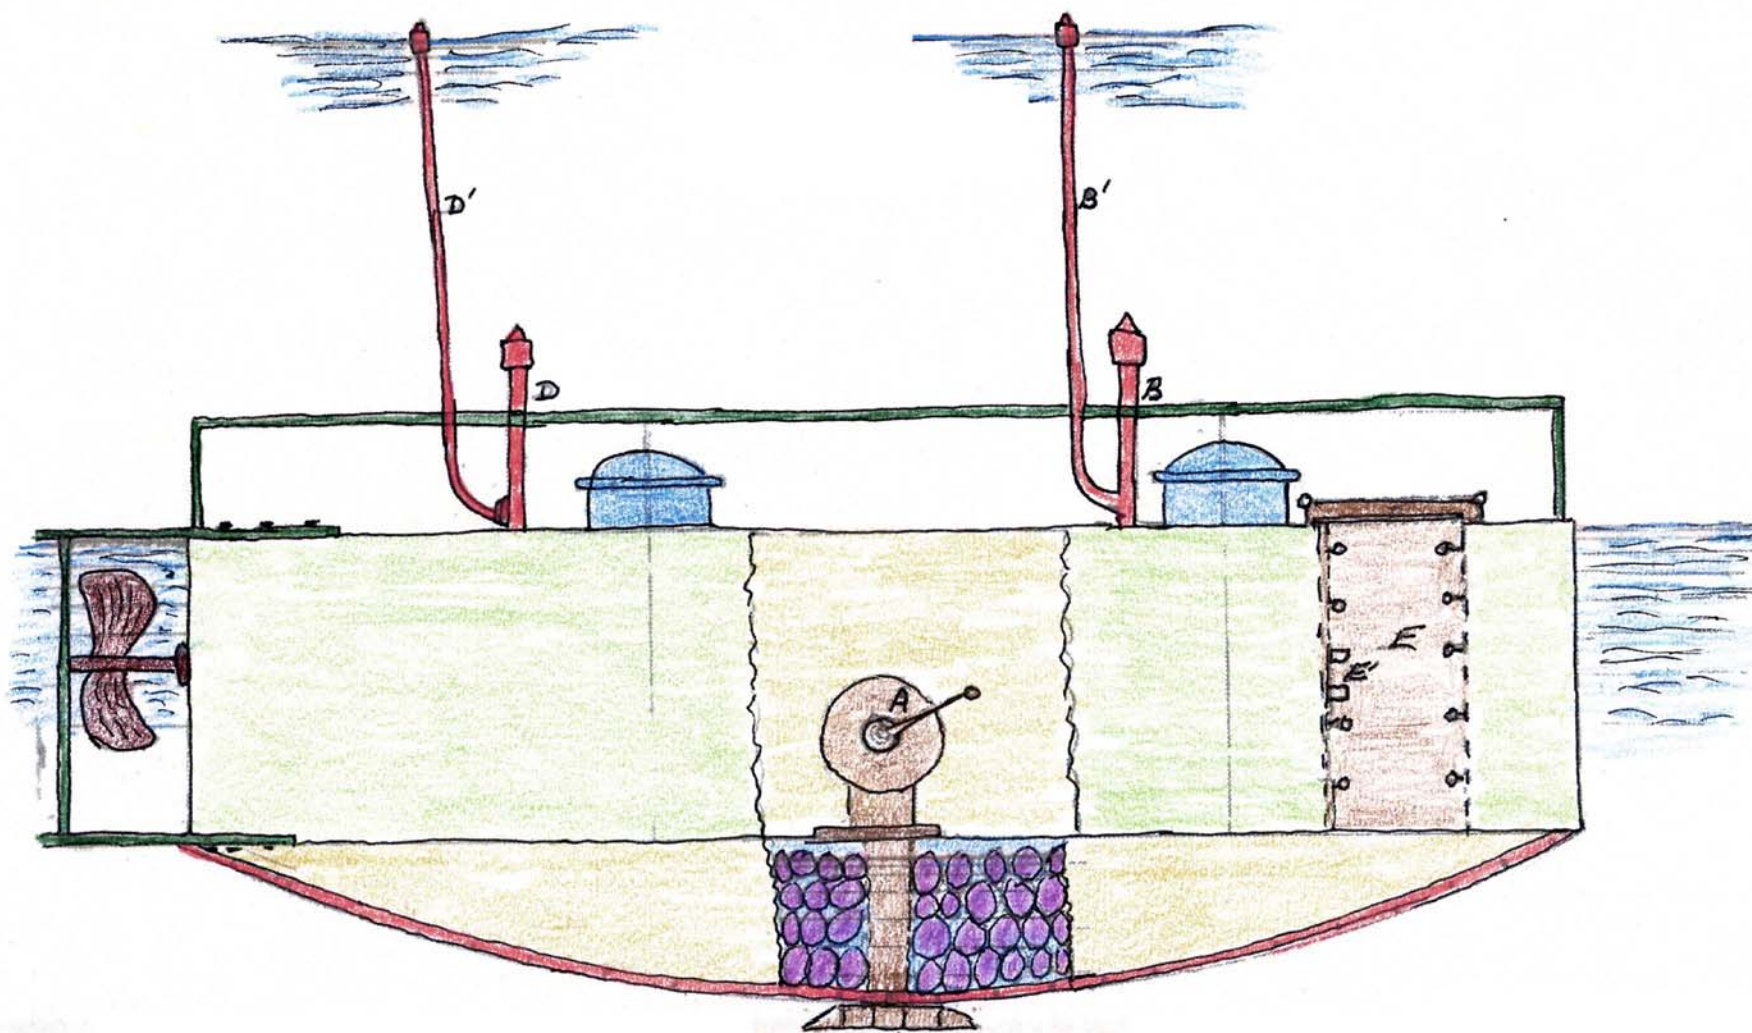

# Triton Company, Williams Submarine

*Section*

## Legend:

- A: Anchors
- B: Supply pipe & vose
- D: Exhaust
- E: Chamber for dibing operation
- E1: Pipes for attaching hoses to diving suit
- F: Dive chamber doors

Navy & Marine Living History Association

"Join the Hunt!" for the Civil War's First Submarine at [www.navyandmarine.org/alligator](http://www.navyandmarine.org/alligator)