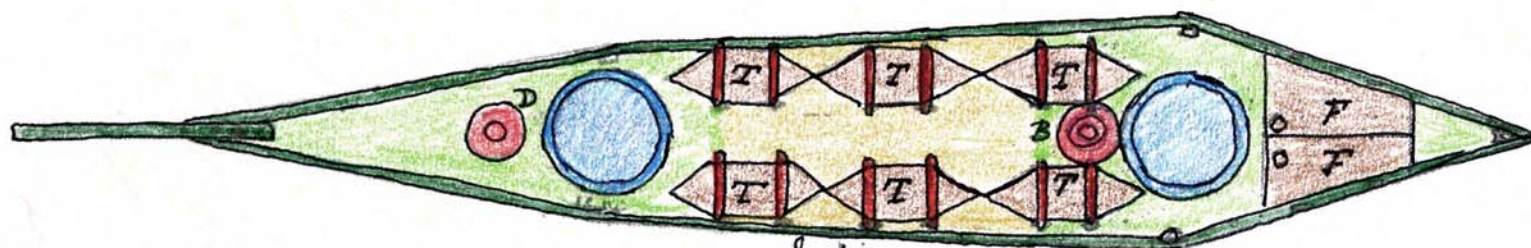

# Triton Company, Williams Submarine

*Section*

## Legend:

- A: Anchors
- B: Supply pipe & vose
- D: Exhaust
- E: Chamber for dibing operation
- E1: Pipes for attaching hoses to diving suit
- F: Dive chamber doors

Navy & Marine Living History Association